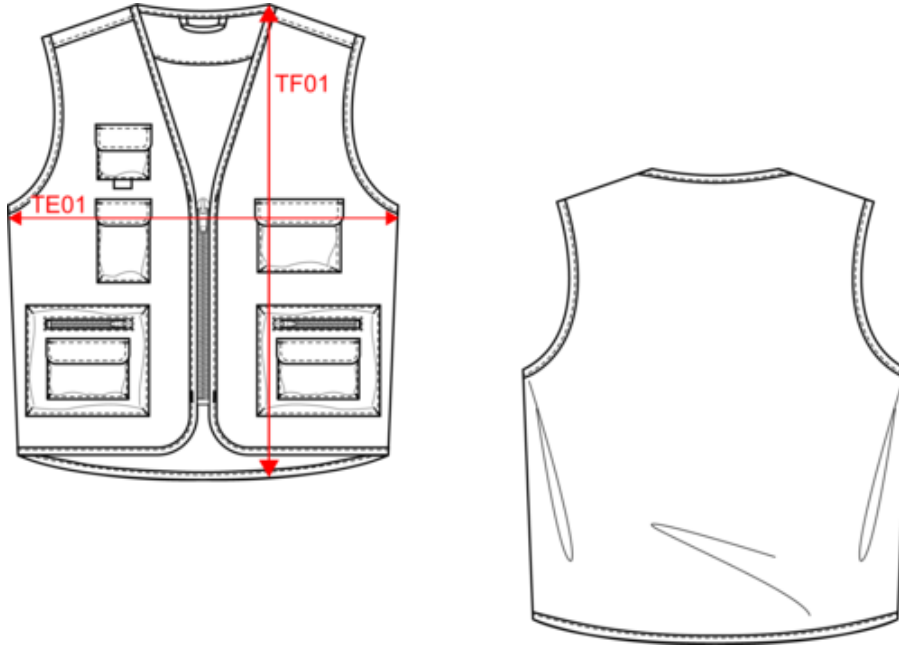

Outer: 65% polyester/35% cotton. Lining: 100% polyester. Slim fit. Mesh lining across half the back. 2 double gusseted patch pockets at the front, 1 with flap and 1 with matching plastic zip + 3 gusseted patch chest pockets with flap and tear release fastenings, various sizes. Matching plastic zip fastening. Hanging loop inside neck. Slightly drop hem. Matching binding finish around the armholes and hem. Name tag inside the garment. Tear-away brand label. Average weight size L : 310g.

Unisex lined multi-pocket polycotton vest

Dimensions (cm)

Measurements in cm	XS	S	M	L	XL	XXL	3XL	4XL	5XL
TE01 - 1/2 chest width at 1.5cm below armhole	50.00	53.00	56.00	59.00	62.00	65.00	68.00	71.00	74.00
TF01 - Total height from HSP	72.50	74.50	76.50	78.50	80.50	82.50	84.50	86.50	88.50